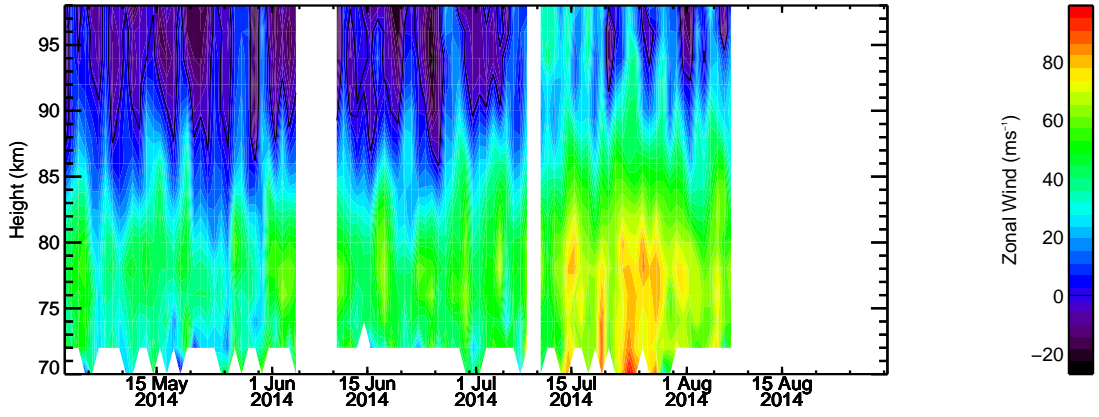

Courtesy Adelaide Uni. ATRAD

Buckland Park Winds – Zonal

Buckland Park Winds – Meridional