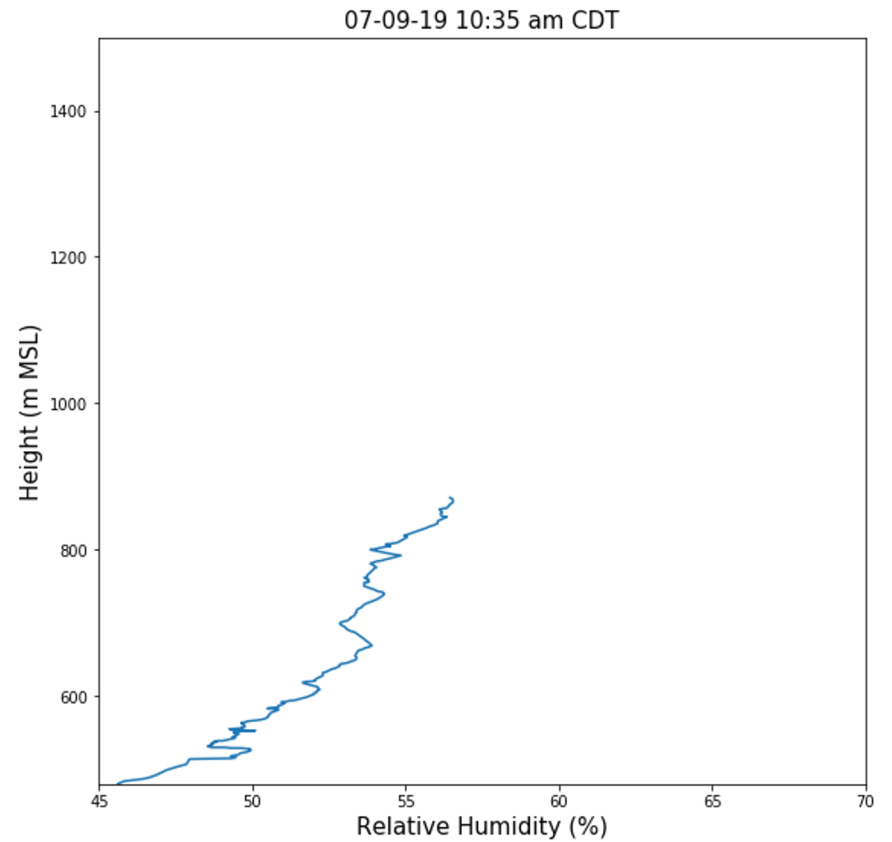

# Day 1 (7/09), Launch 1 at ISS: T and RH

REAL TIME DATA, NOT CHECKED FOR QUALITY

Site: ISS1