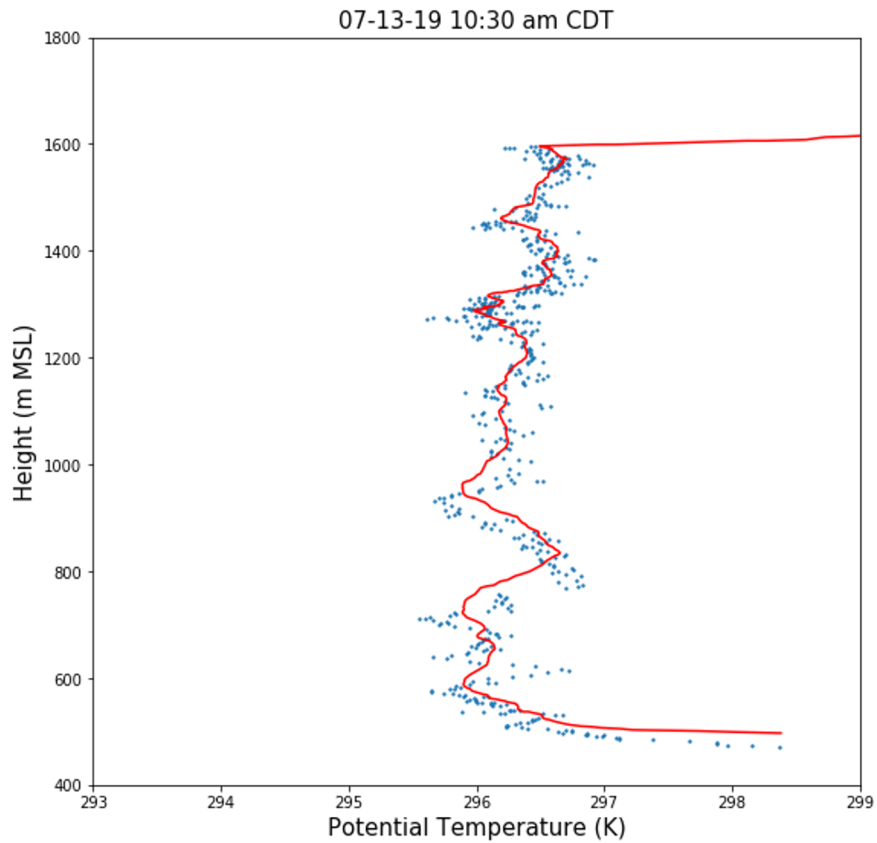

Day 5 (7/13), Launch 2: T and RH