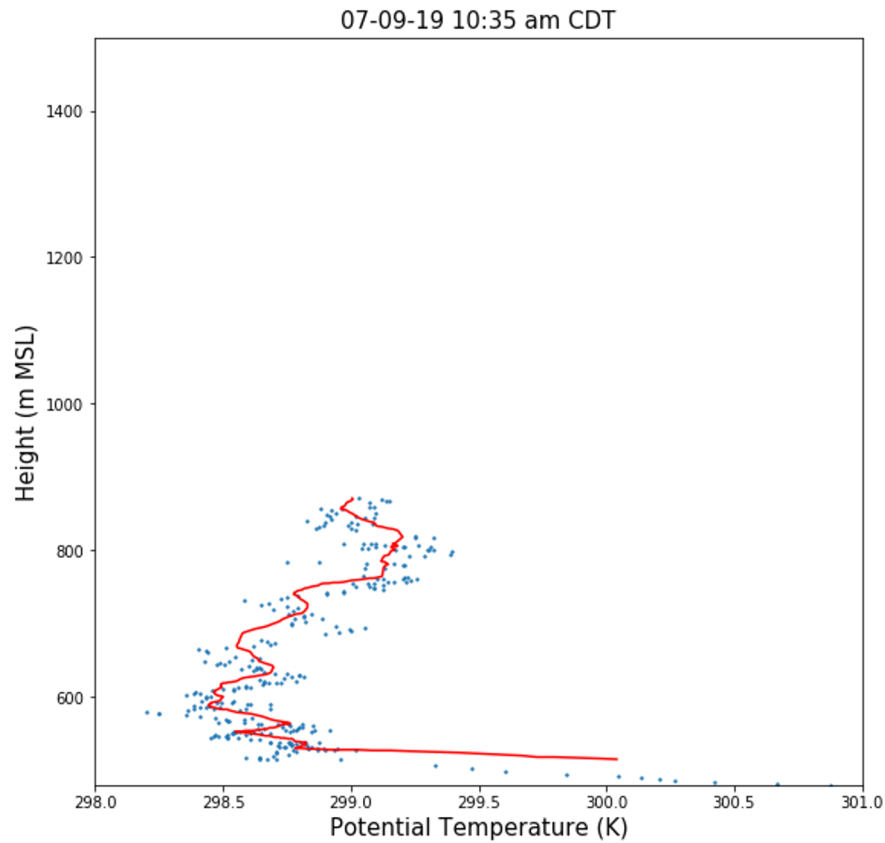

# Day 1 (7/09), Launch 1 at ISS: T and RH

REAL TIME DATA, NOT CHECKED FOR QUALITY

Site: ISS1