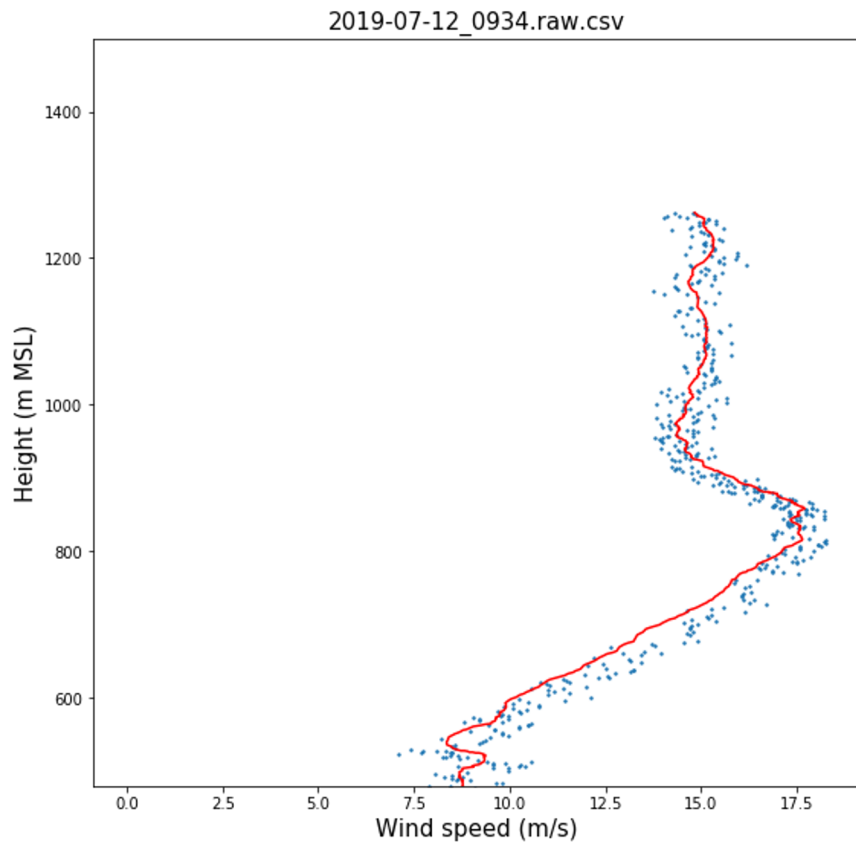

Day 4 (7/12), Launch 1 at ISS: Wind Speed