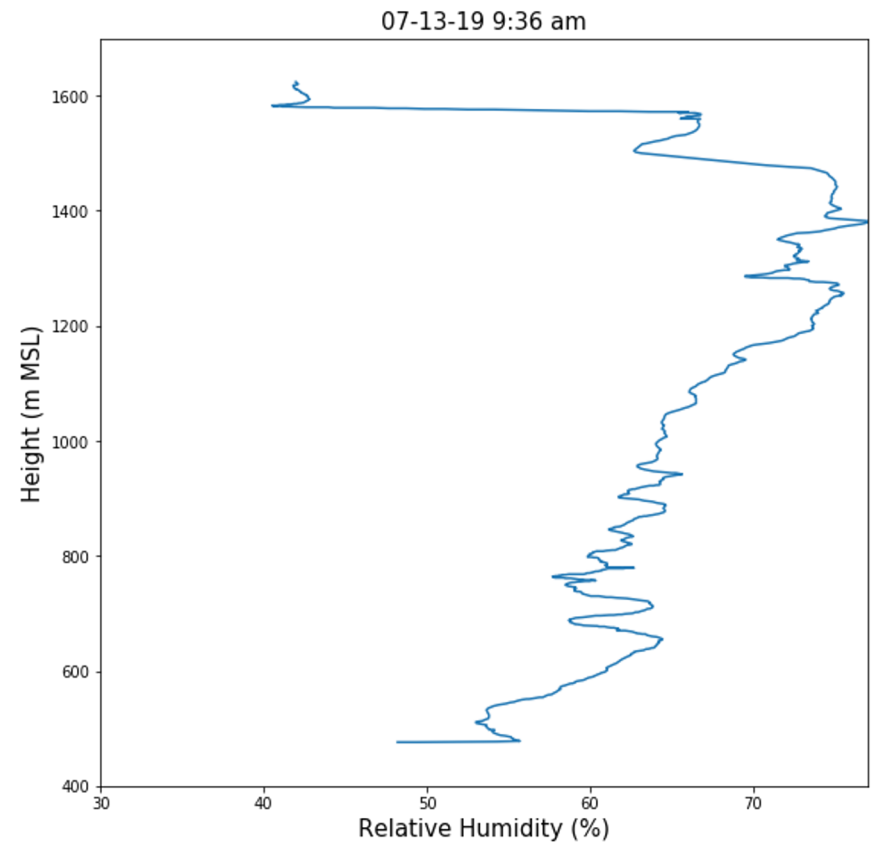

Day 5 (7/13), Launch 1 at ISS: T and RH