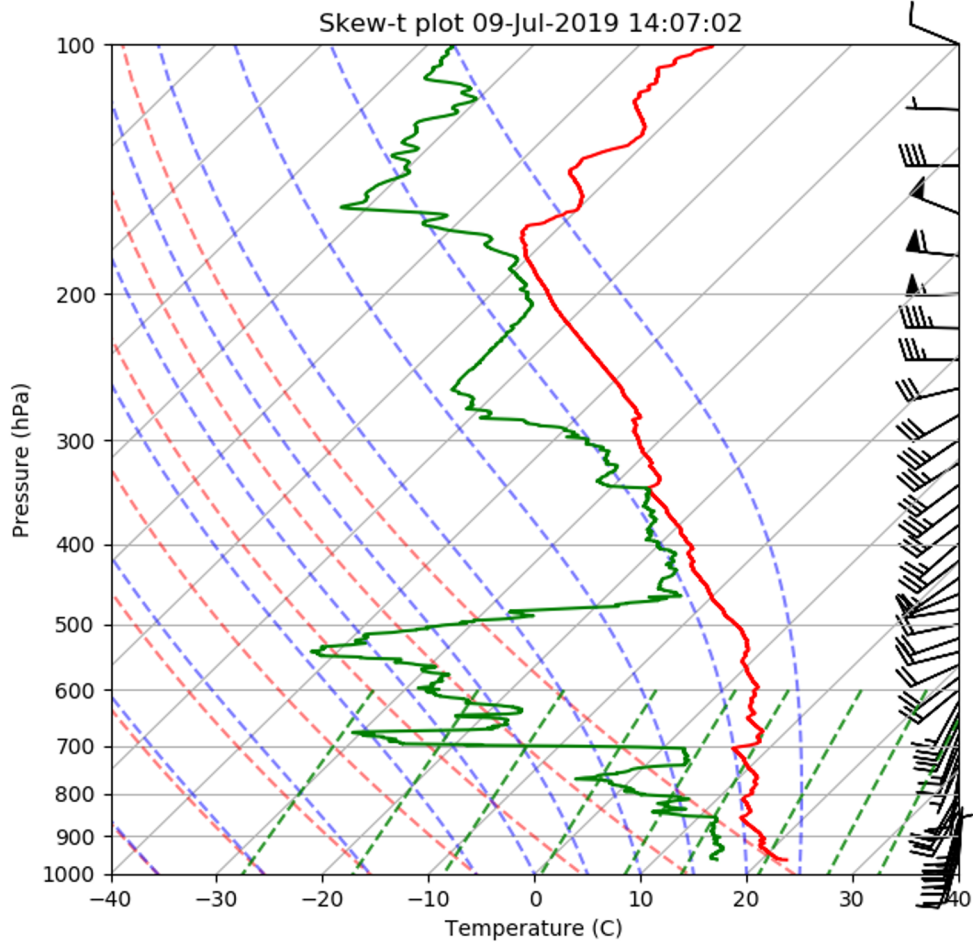

# Day 1 (7/09), Launch 1 at ISS: T and RH

REAL TIME DATA, NOT CHECKED FOR QUALITY

Site: ISS1