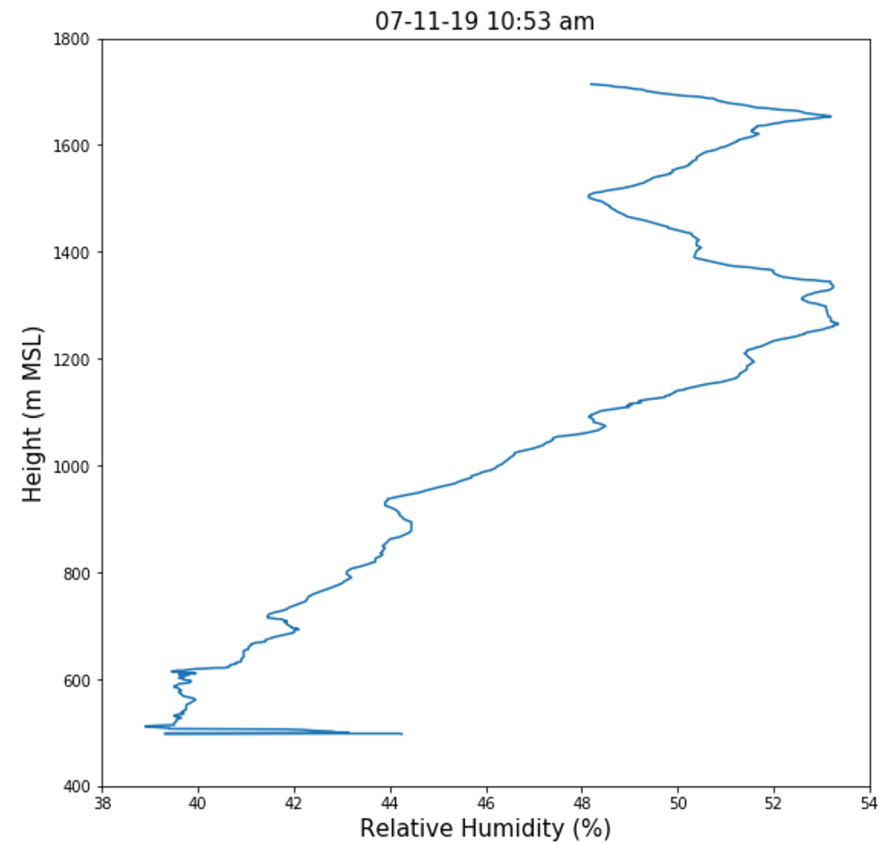

Day 3 (7/11), Launch 2 at Wintergreen: T and RH