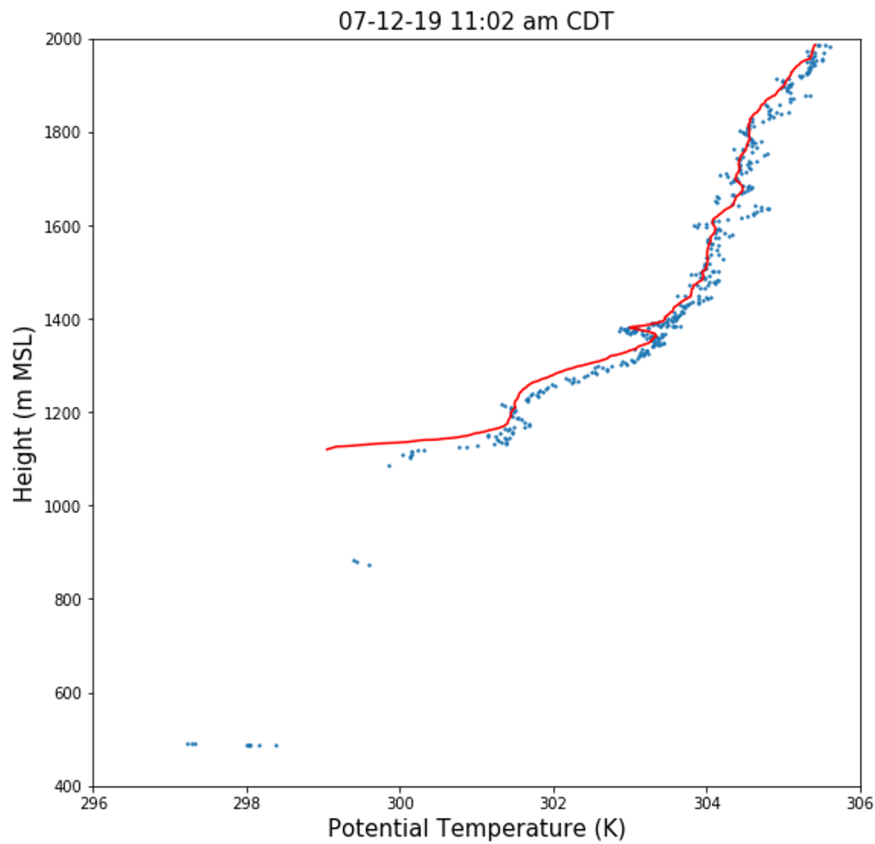

Day 4 (7/12), Launch 2 at Patterson Lake: T and RH