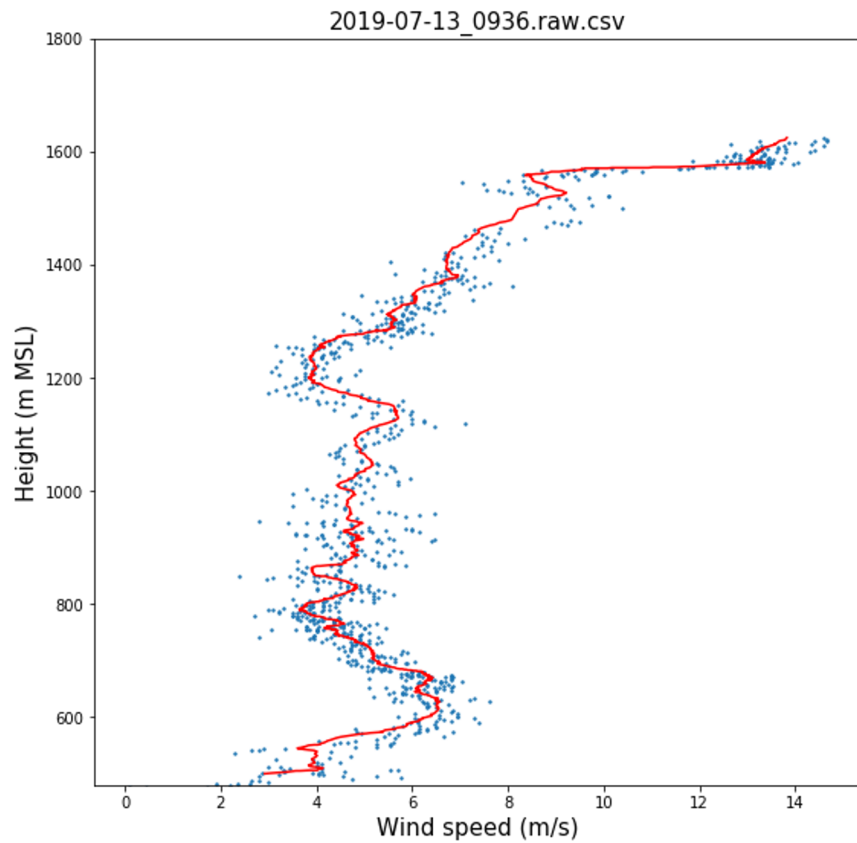

Day 5 (7/13), Launch 1 at ISS: Wind Speed