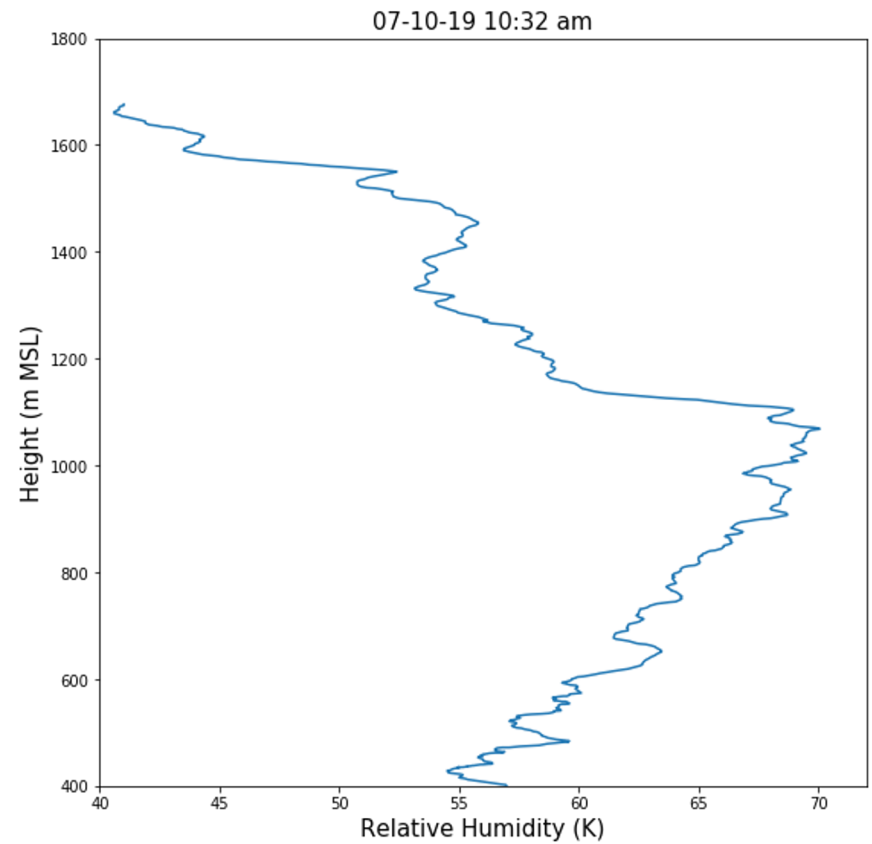

Day 2 (7/10), Launch 2 at Newman Springs: T and RH