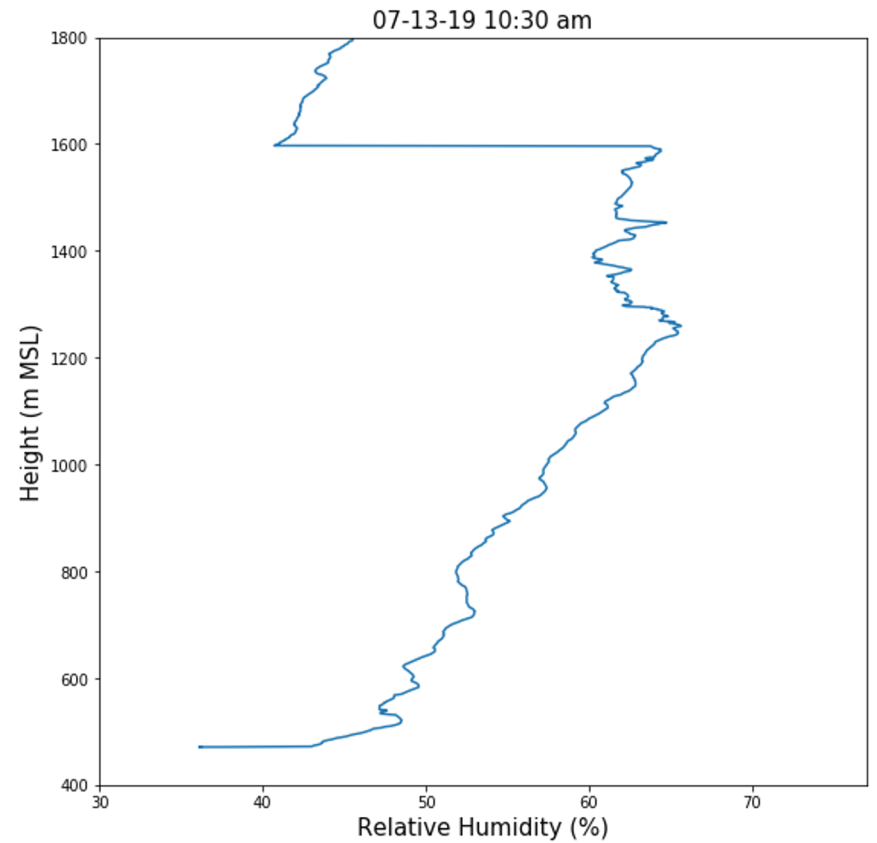

Day 5 (7/13), Launch 2: T and RH