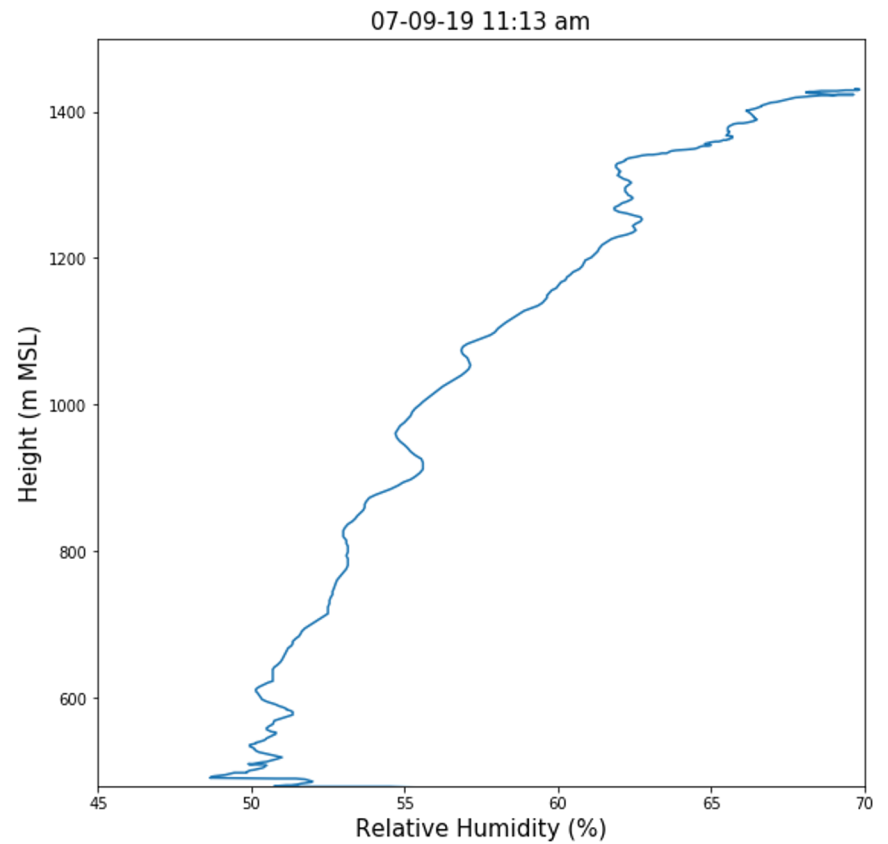

Day 1 (7/09), Launch 2 at Hay Lake: T and RH