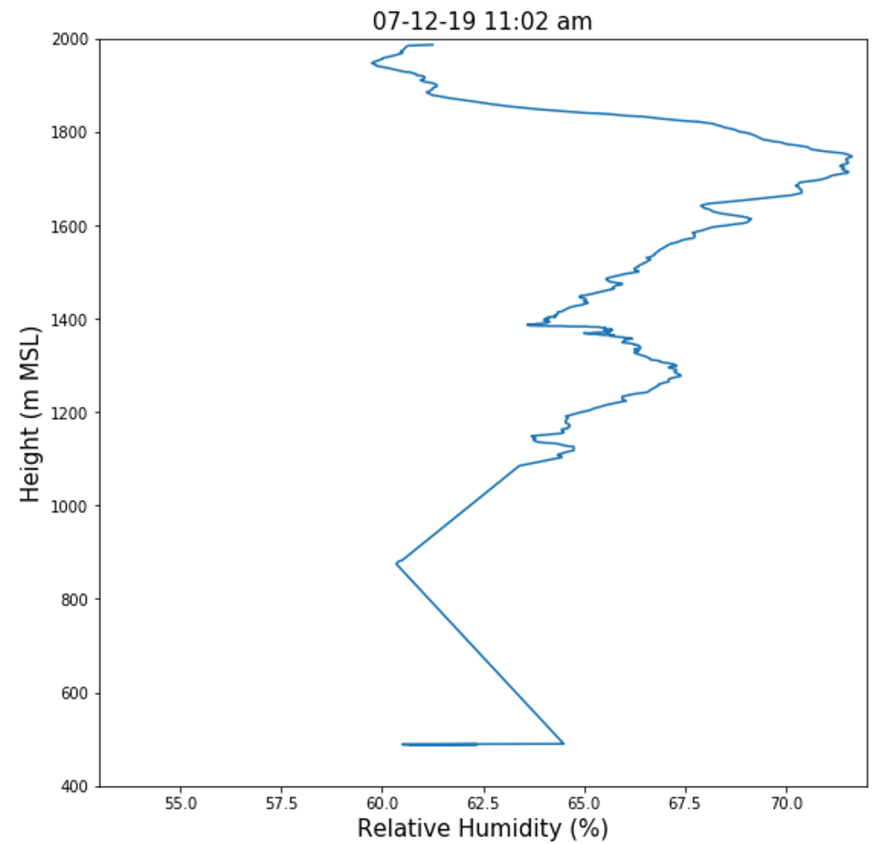

Day 4 (7/12), Launch 2 at Patterson Lake: T and RH