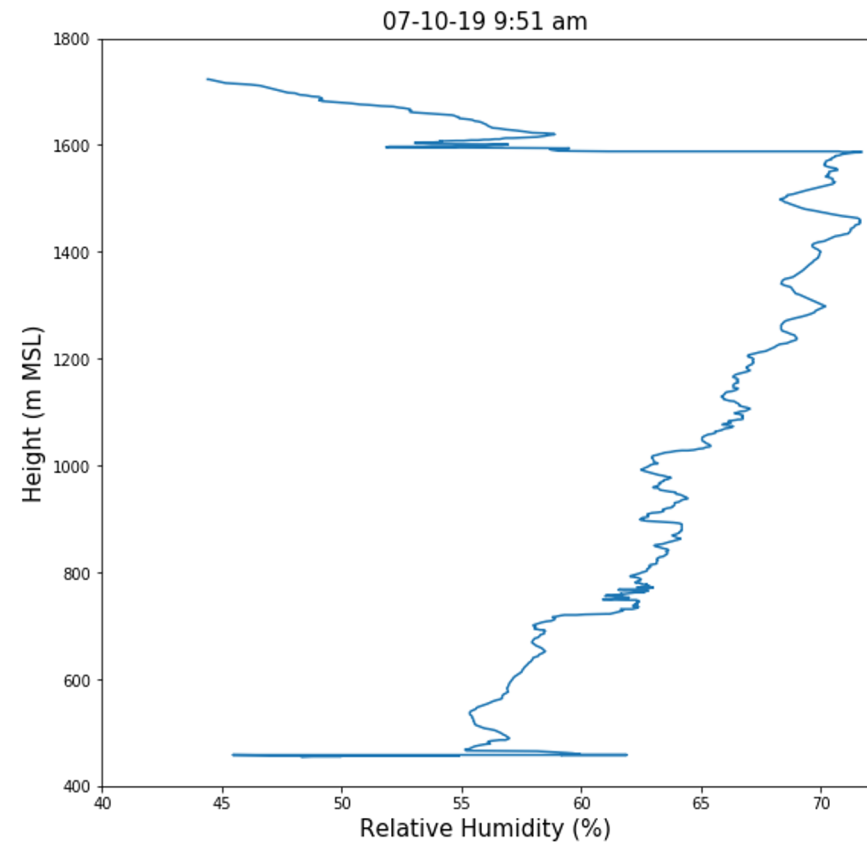

Day 2 (7/10), Launch 1 at ISS: T and RH