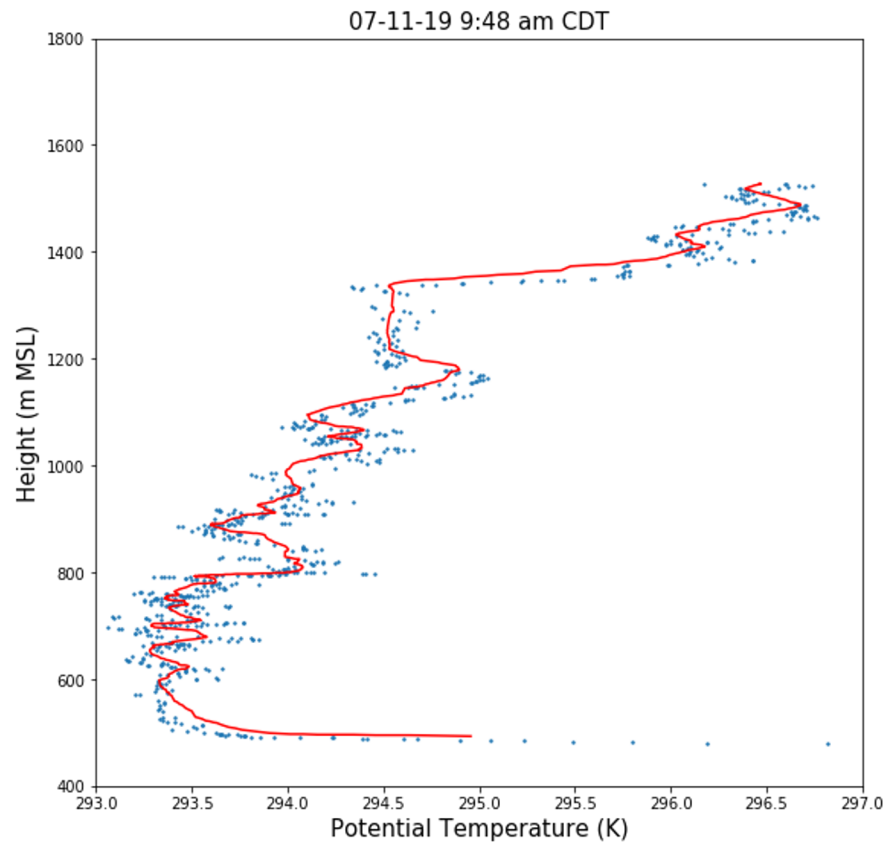

Day 3 (7/11), Launch 1 at ISS: T and RH