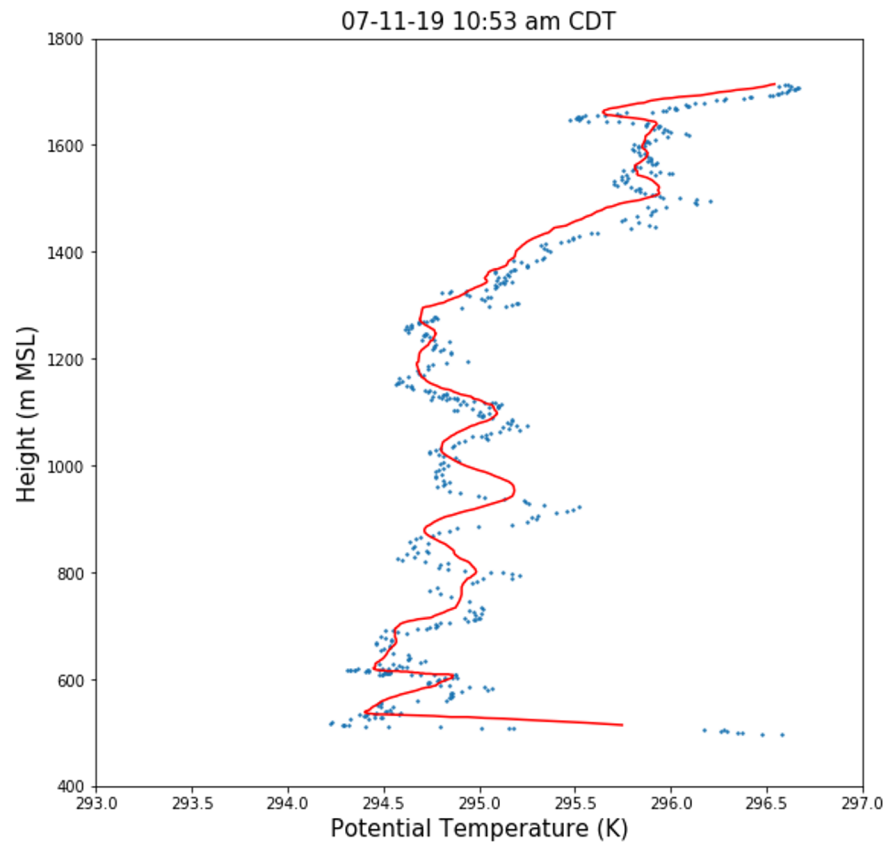

Day 3 (7/11), Launch 2 at Wintergreen: T and RH