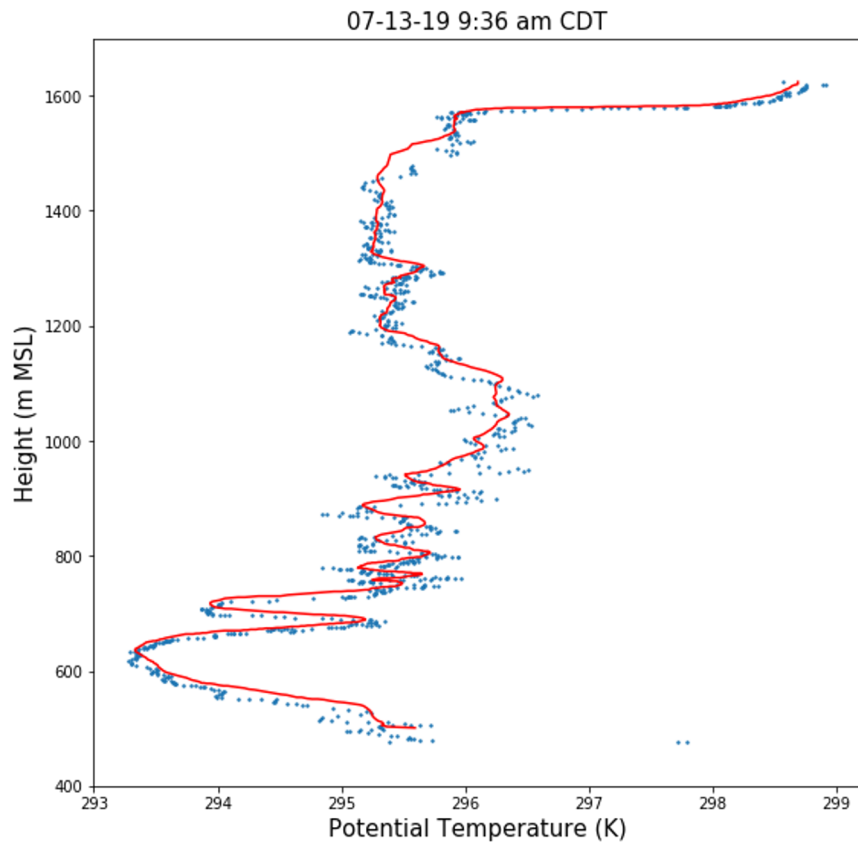

Day 5 (7/13), Launch 1 at ISS: T and RH