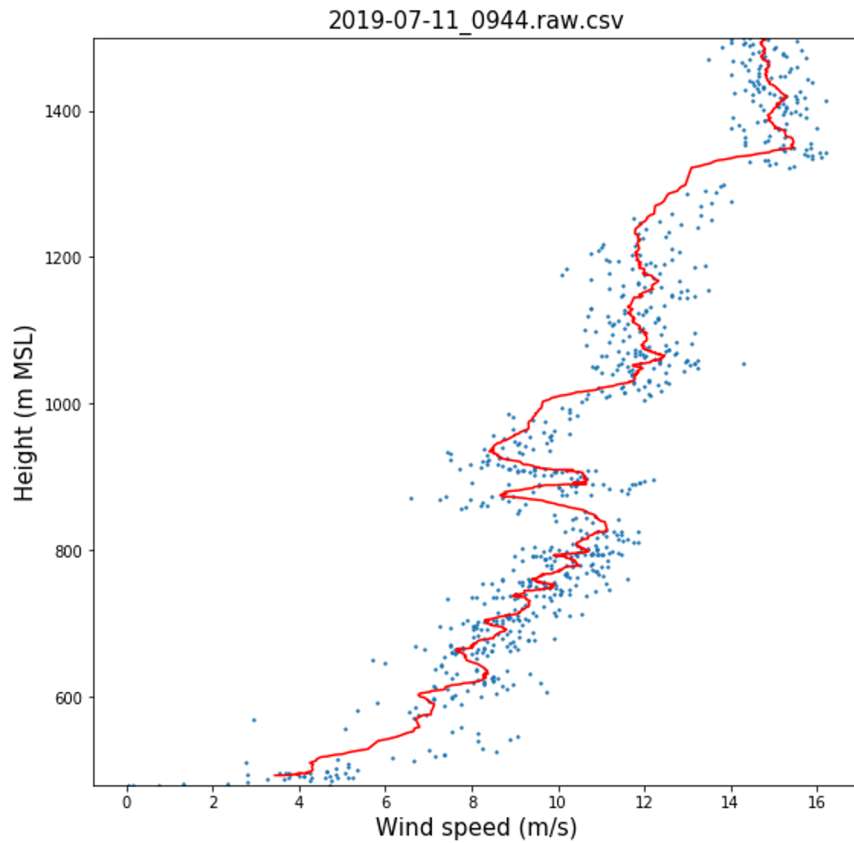

Day 3 (7/11), Launch 1 at ISS: Wind Speed