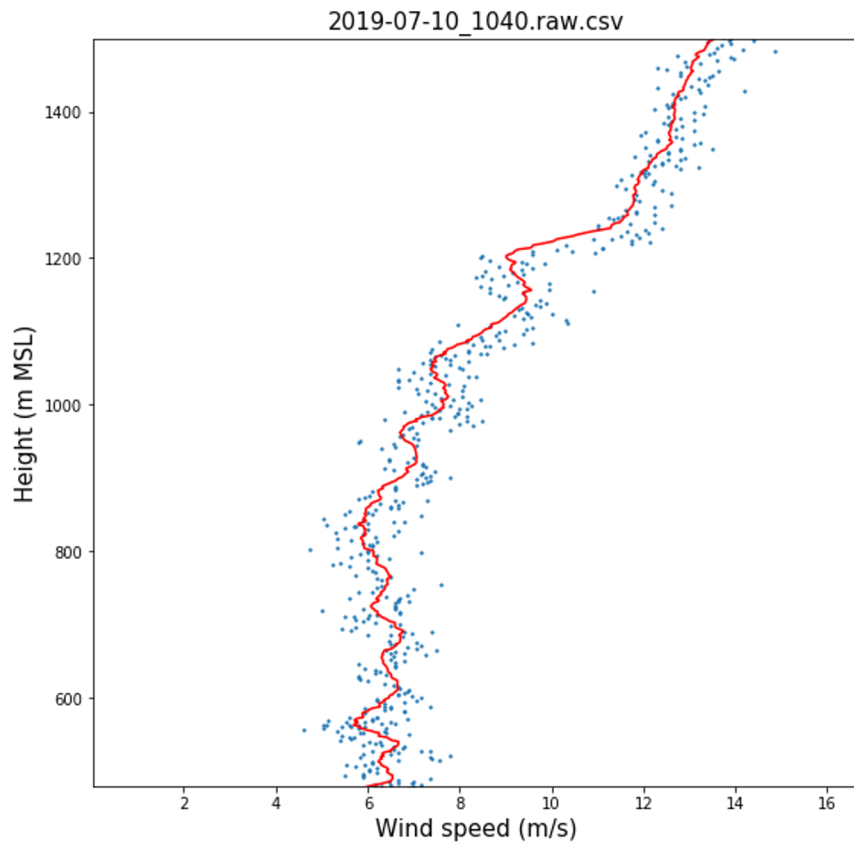

Day 2 (7/10), Launch 2 at Newman Springs: Wind Speed