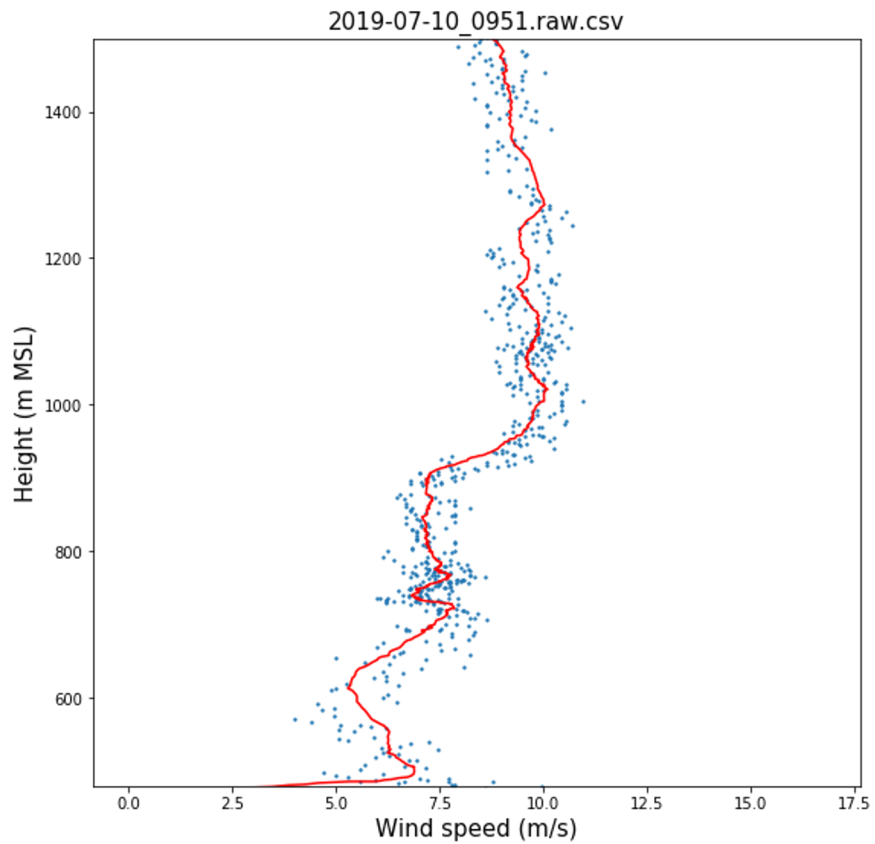

Day 2 (7/10), Launch 1 at ISS: Wind Speed