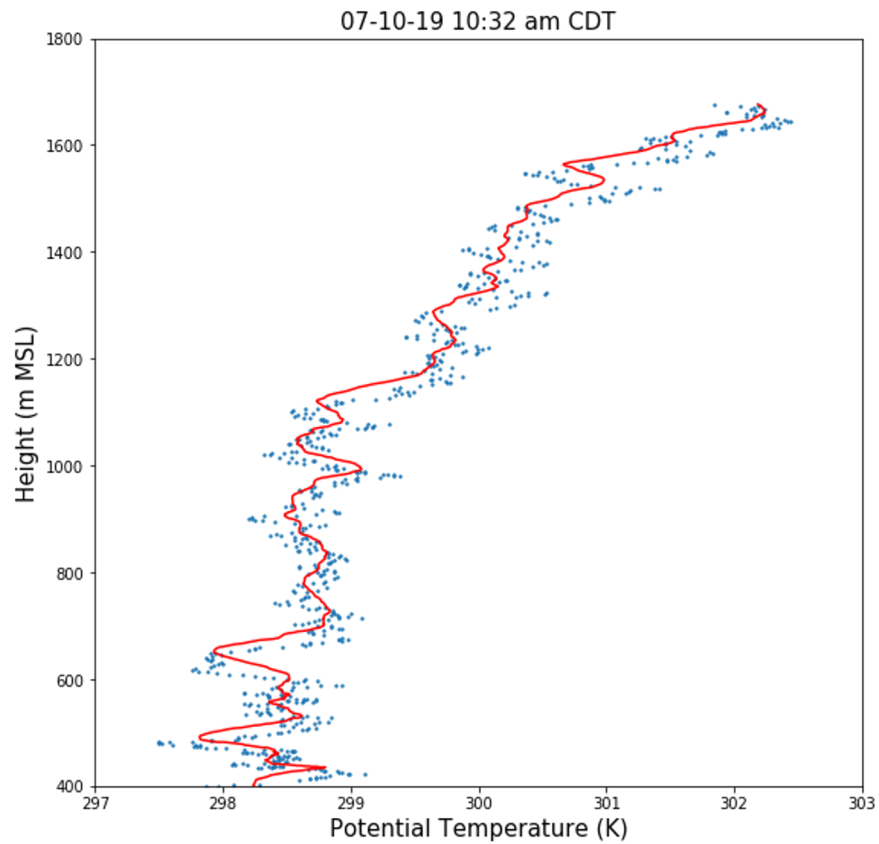

Day 2 (7/10), Launch 2 at Newman Springs: T and RH