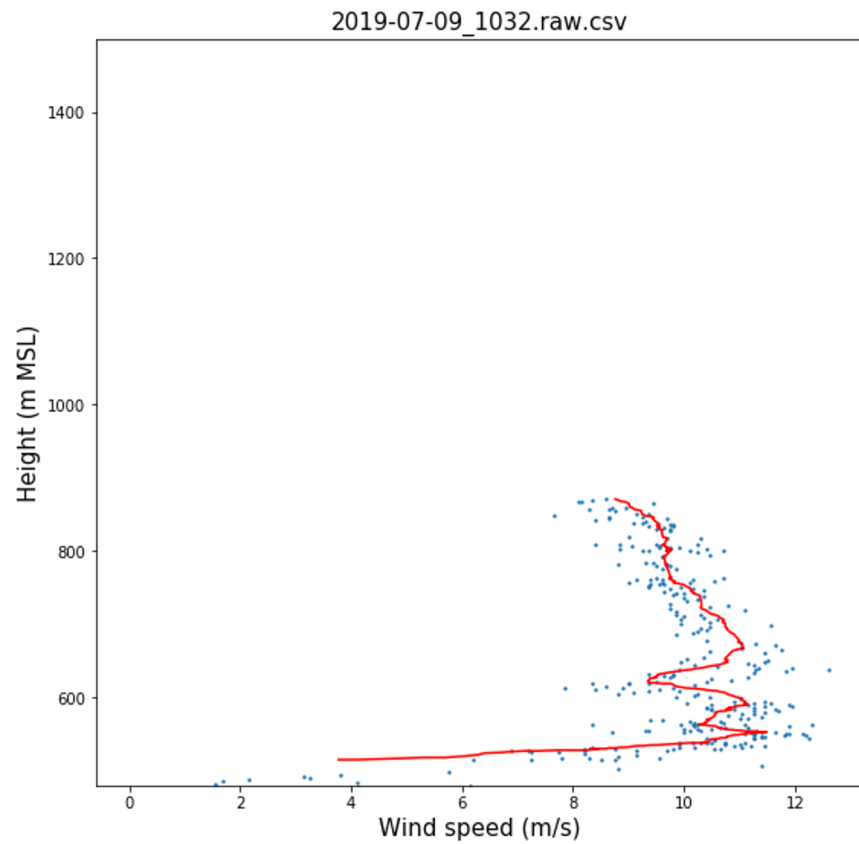

Day 1 (7/09), Launch 1: Wind Speed