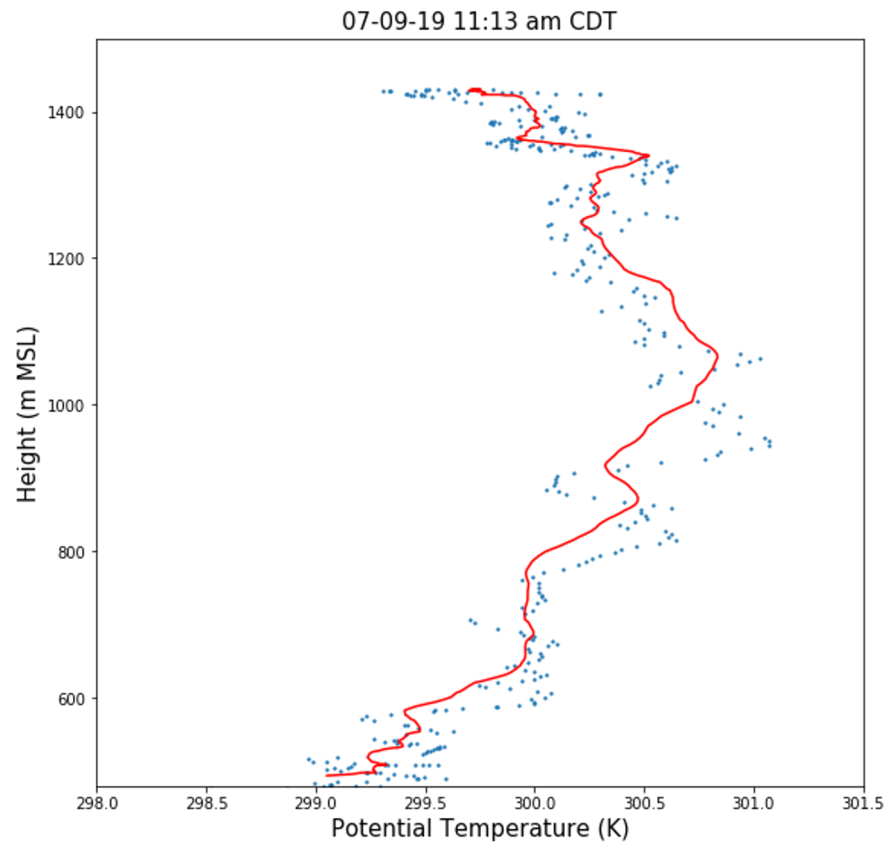

Day 1 (7/09), Launch 2 at Hay Lake: T and RH