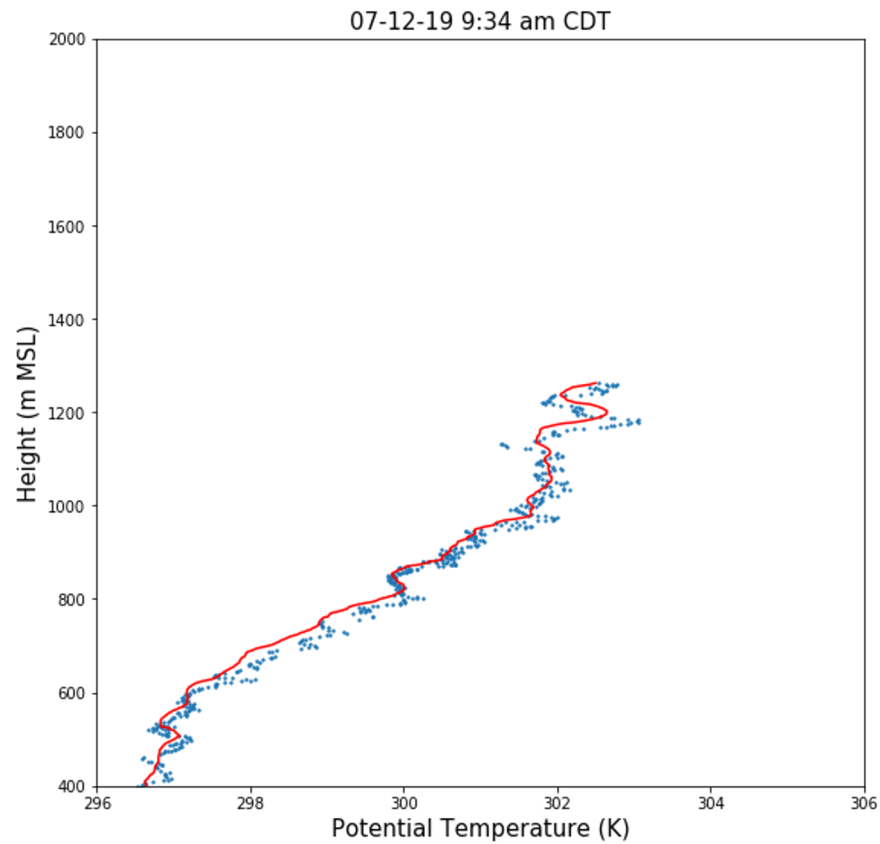

Day 4 (7/12), Launch 1 at ISS: T and RH