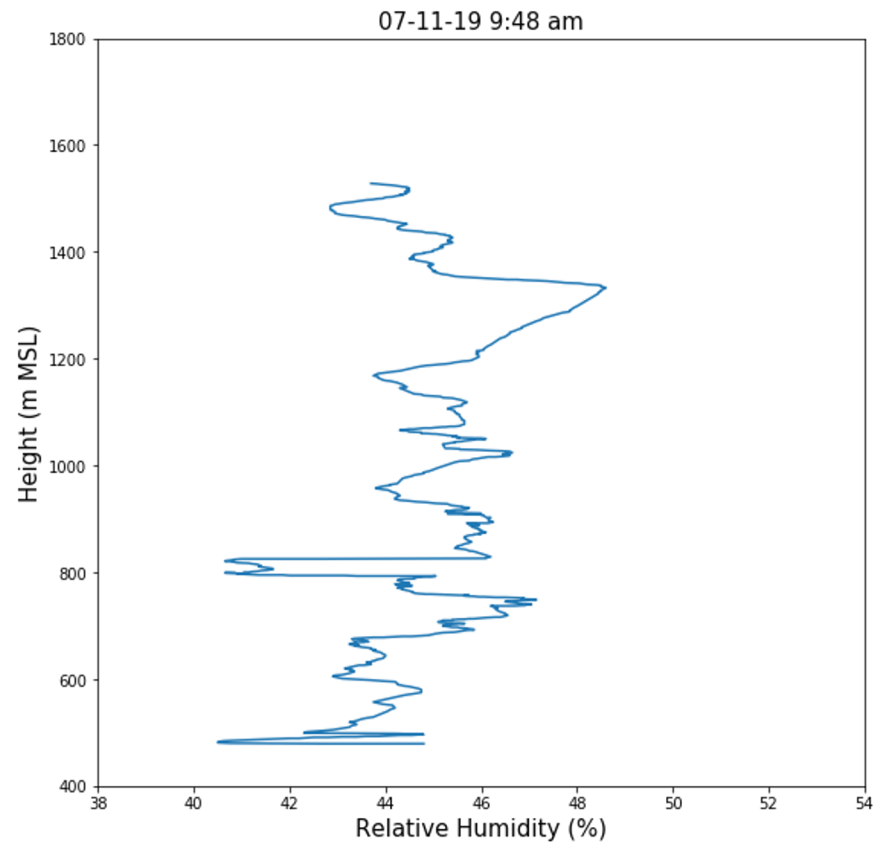

Day 3 (7/11), Launch 1 at ISS: T and RH