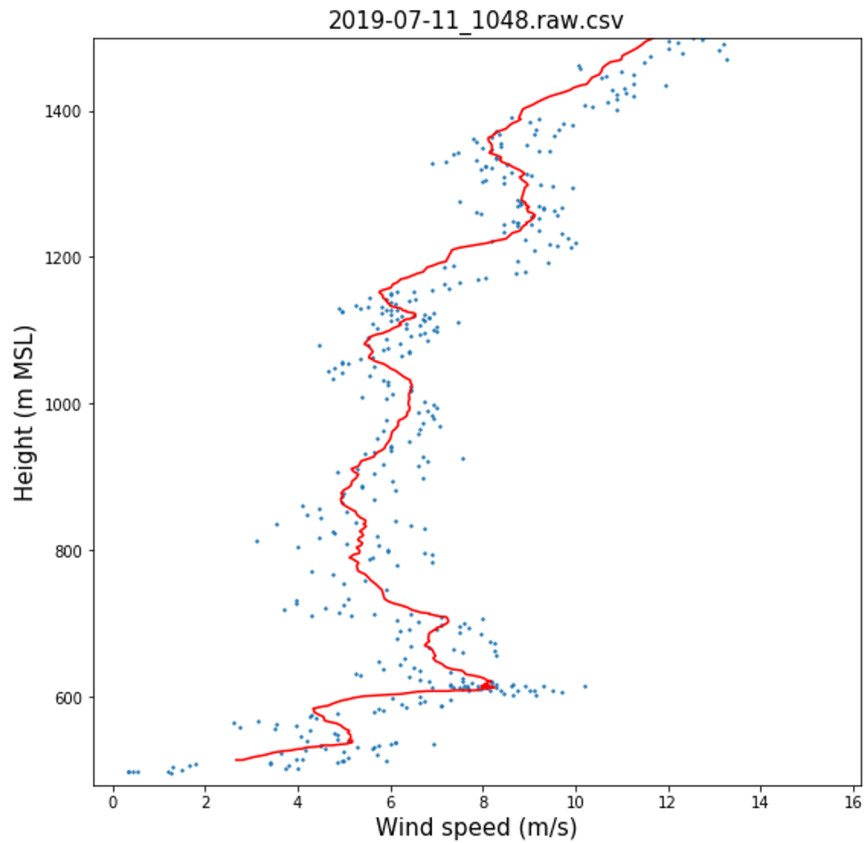

Day 3 (7/11), Launch 2 at Wintergreen: Wind Speed