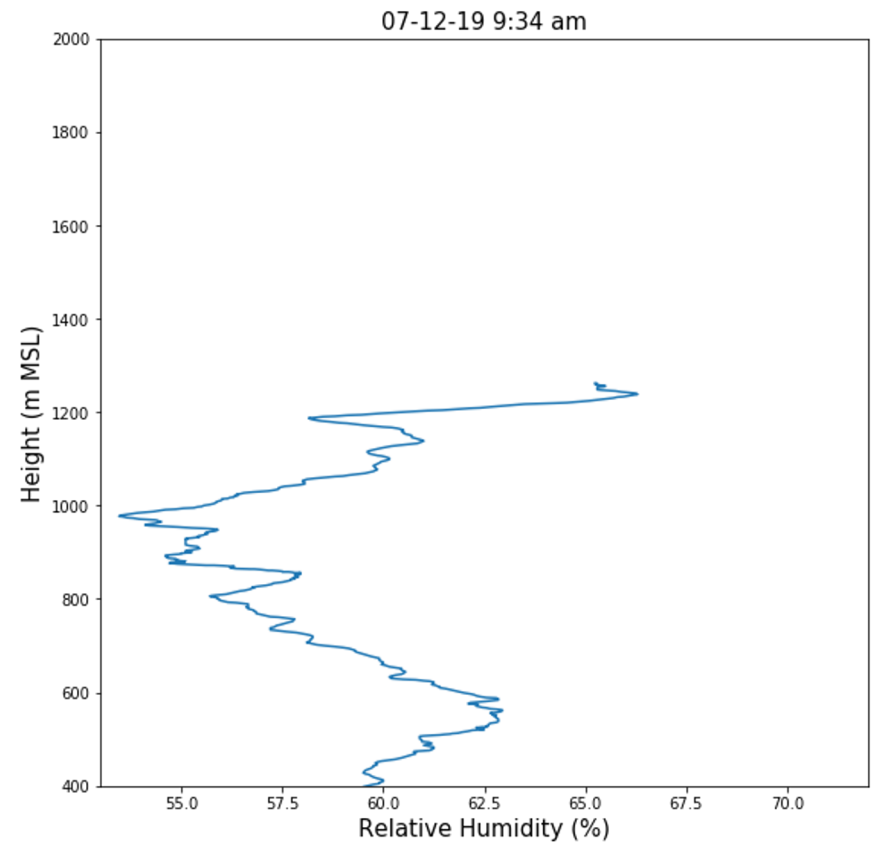

Day 4 (7/12), Launch 1 at ISS: T and RH