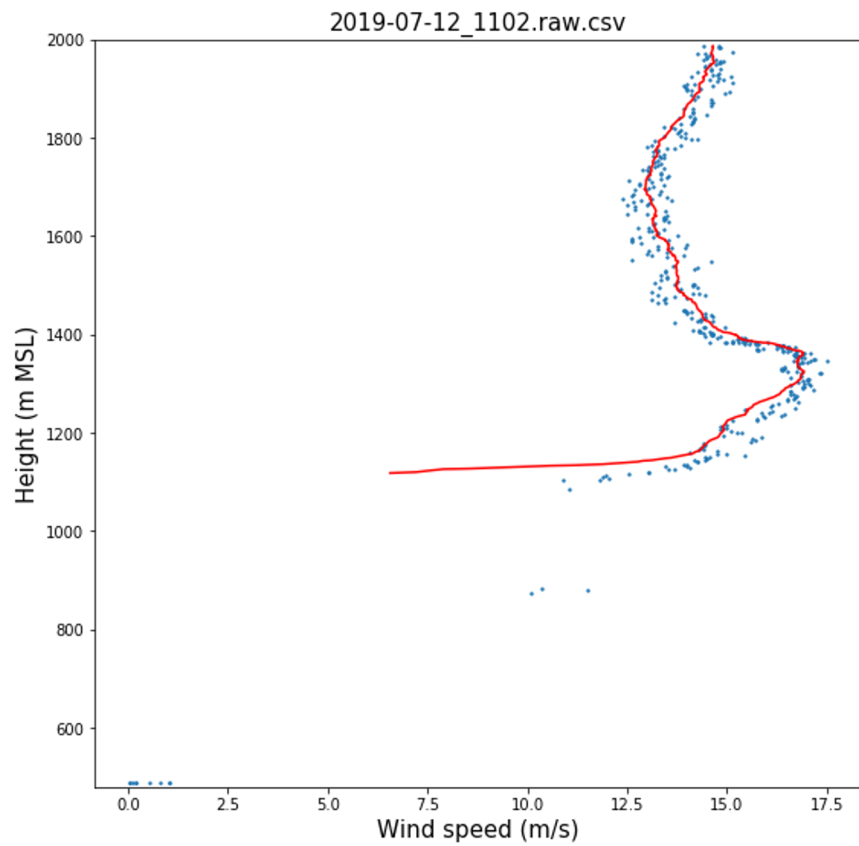

Day 4 (7/12), Launch 2 at Paterson Lake: Wind Speed