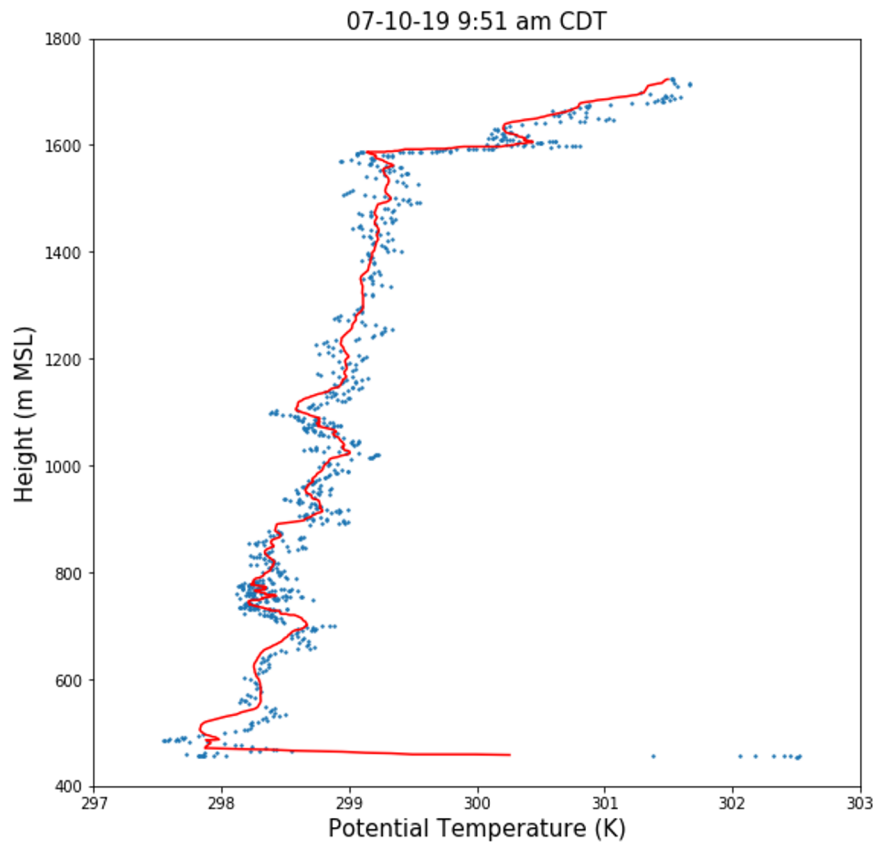

Day 2 (7/10), Launch 1 at ISS: T and RH